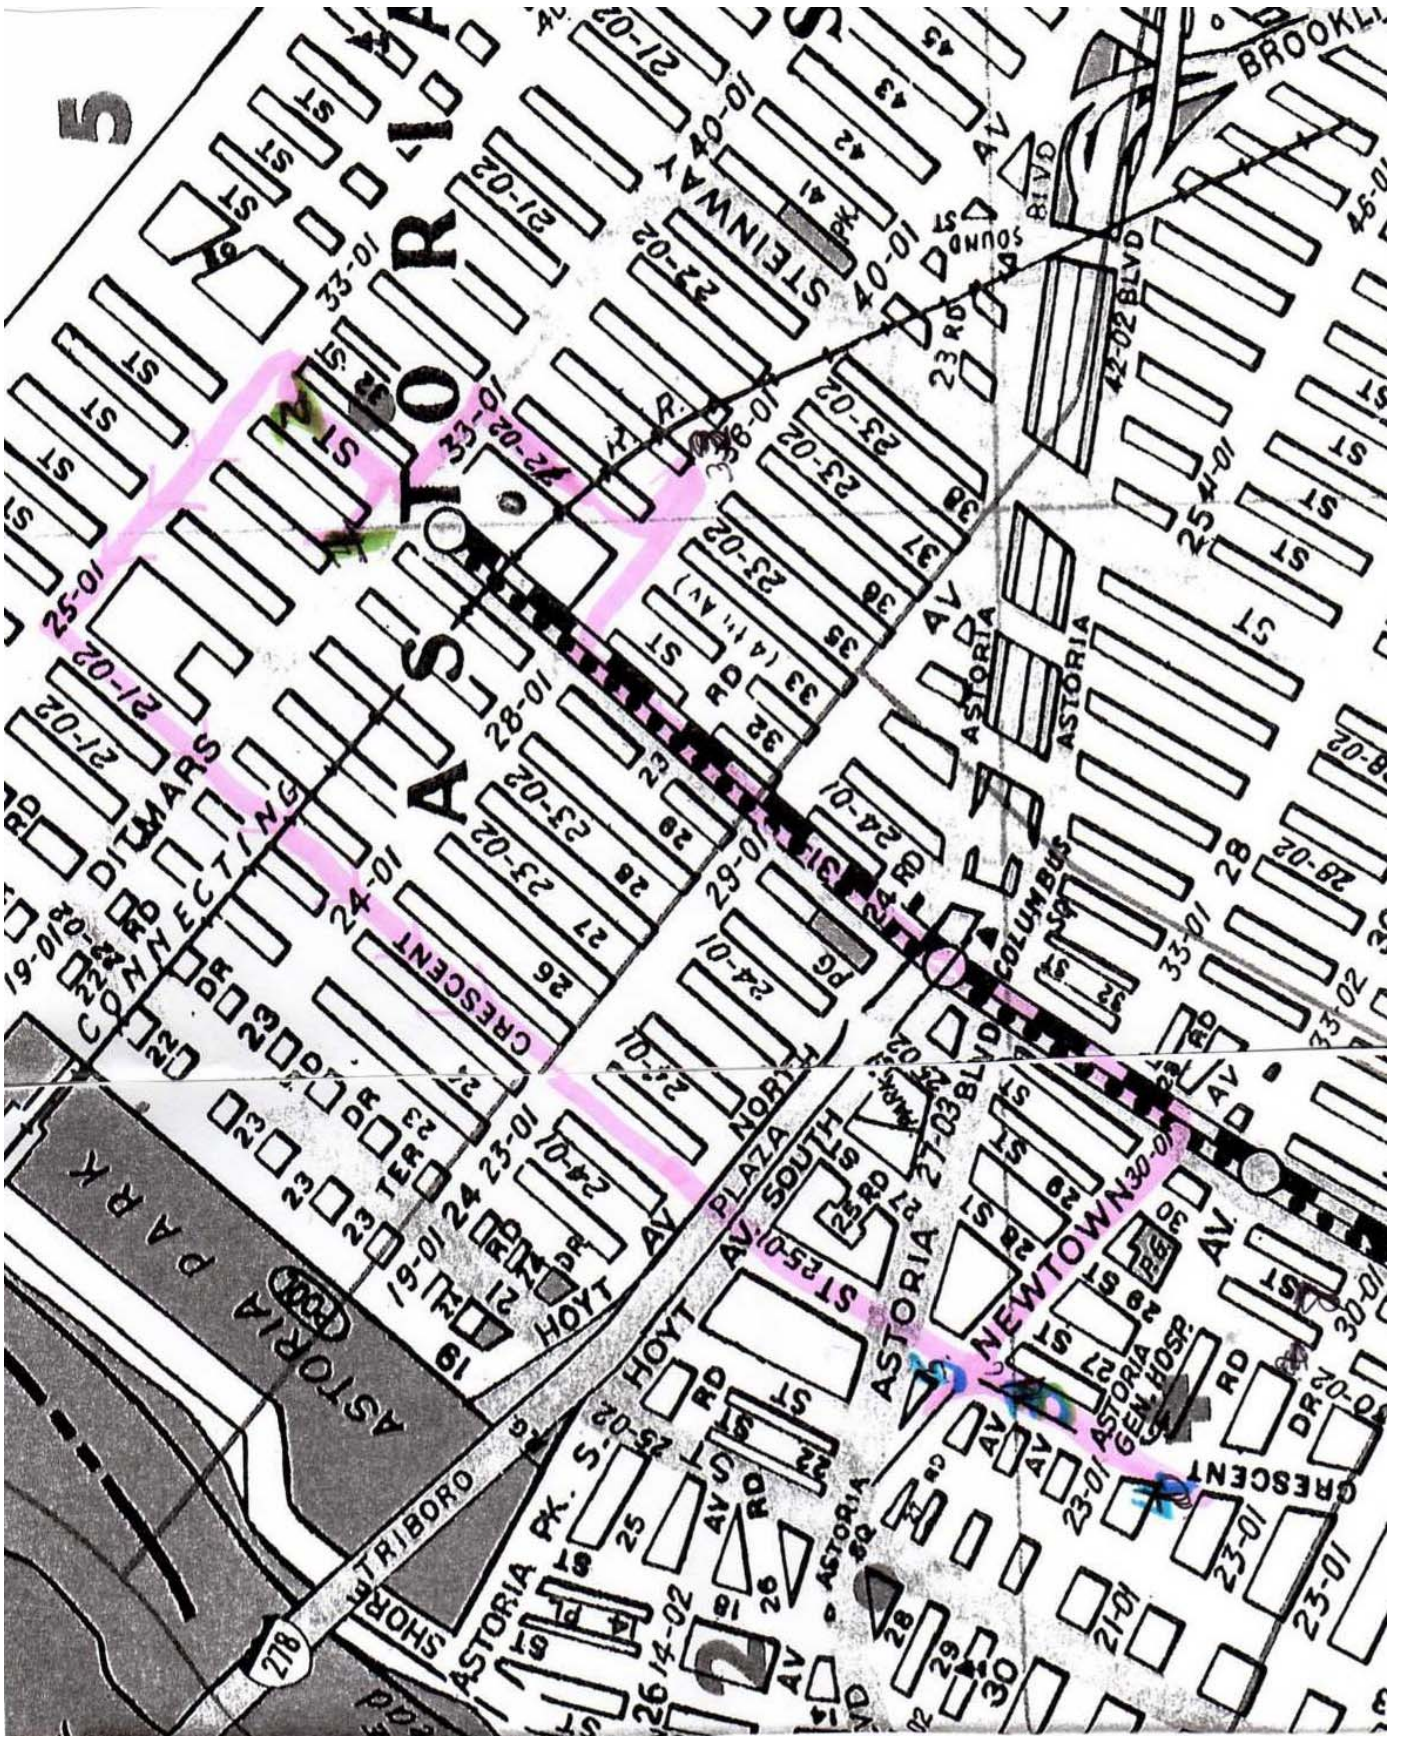

5

ASTORIA

STEINWAY

ASTORIA

ASTORIA

ASTORIA

BROOKLYN

ASTORIA PARK

278

2